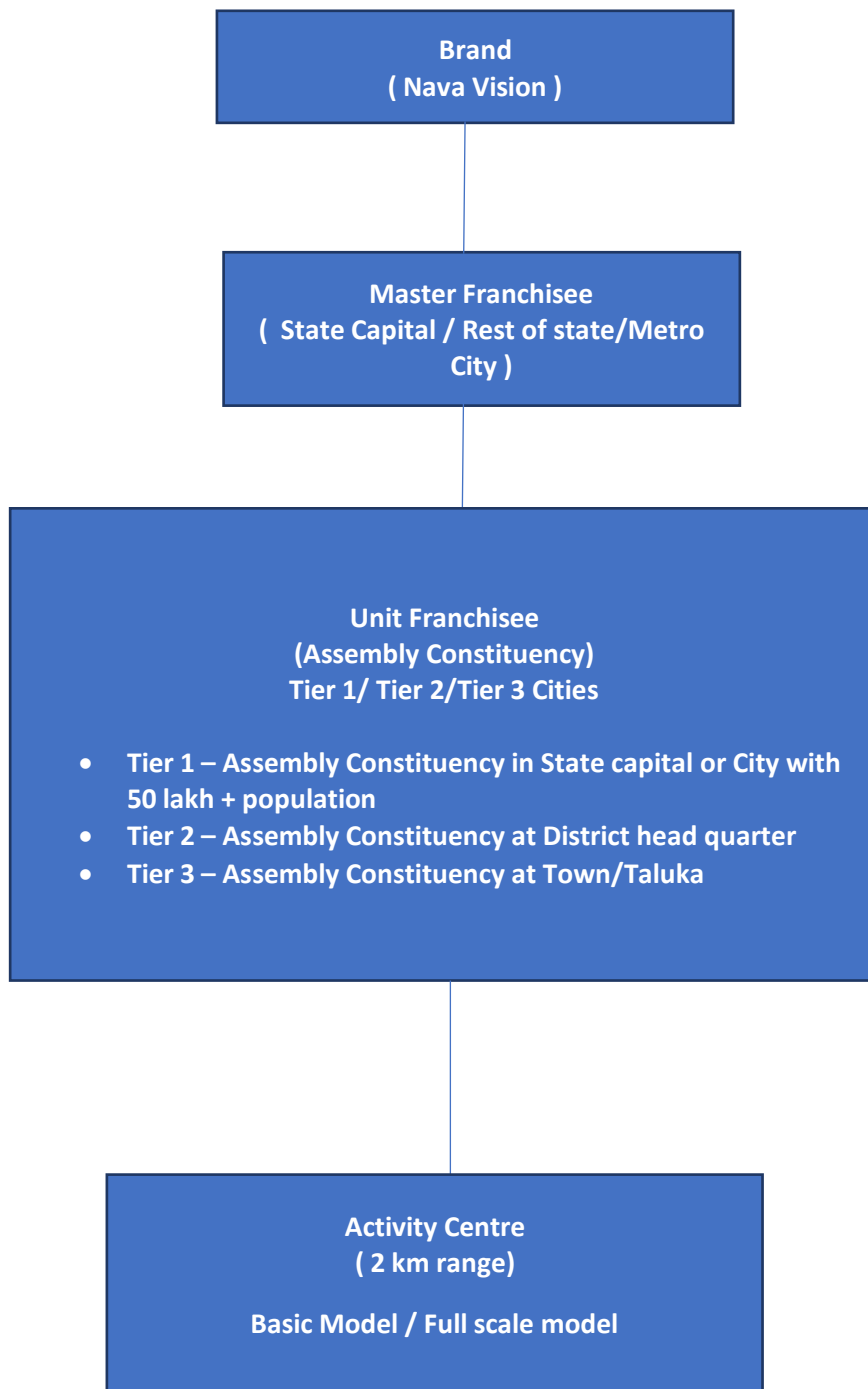

Franchisee Model

Franchisee Fee Structure

Franchisee Infrastructure

Unit Franchisee (Basic Infrastructure)

1. Tier 1 City
(Minimum Carpet Area – 1000 -1200 Sq ft)
 - Interior & Fit outs – Rs. 2, 50,000/-
 - Equipment – Rs.1,62,000/-
 - Business Promotion and others – Rs. 30,000/-

2. Tier 2 City
(Minimum Carpet Area – 1000 -1200 Sq ft)
 - Interior & Fit outs – Rs. 2, 50,000/-
 - Equipment – Rs.1,62,000/-
 - Business Promotion and others – Rs. 30,000/-

3. Tier 3 City
(Minimum Carpet Area – 1000 -1200 Sq ft)
 - Interior & Fit outs – Rs. 2, 50,000/-
 - Equipment – Rs.1,62,000/-
 - Business Promotion and others – Rs. 30,000/-