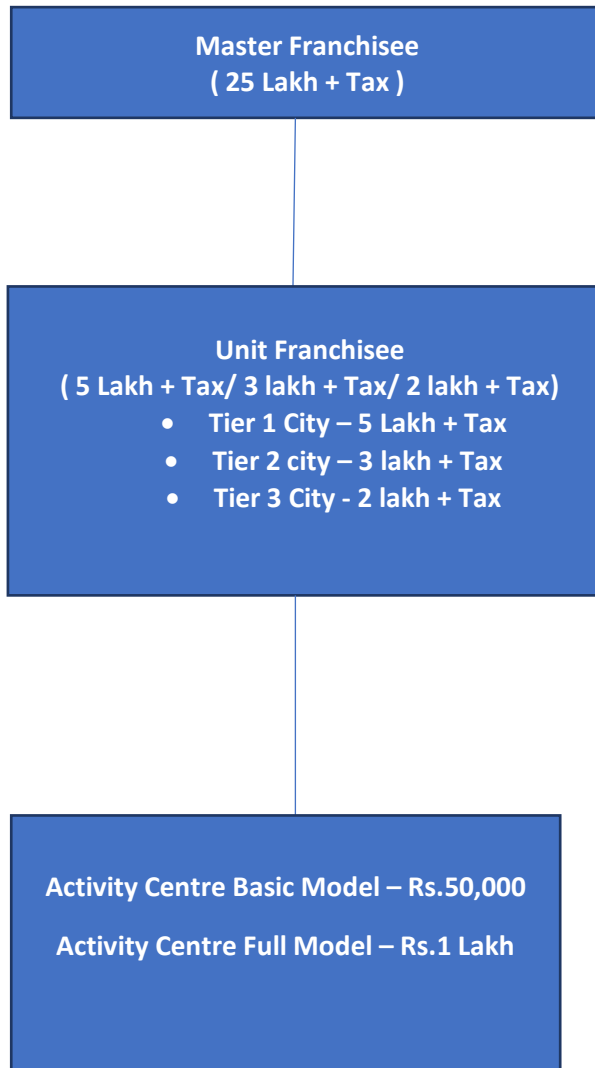

Franchisee Model

Franchisee Fee Structure

Franchisee Infrastructure

Unit Franchisee (Basic Infrastructure)

1. Tier 1 City
(Minimum Carpet Area – 1000 -1200 Sq ft)
 - Interior & Fit outs – Rs. 2, 50,000/-
 - Equipment – Rs.1,62,000/-
 - Business Promotion and others – Rs. 30,000/-

2. Tier 2 City
(Minimum Carpet Area – 1000 -1200 Sq ft)
 - Interior & Fit outs – Rs. 2, 50,000/-
 - Equipment – Rs.1,62,000/-
 - Business Promotion and others – Rs. 30,000/-

3. Tier 3 City
(Minimum Carpet Area – 1000 -1200 Sq ft)
 - Interior & Fit outs – Rs. 2, 50,000/-
 - Equipment – Rs.1,62,000/-
 - Business Promotion and others – Rs. 30,000/-